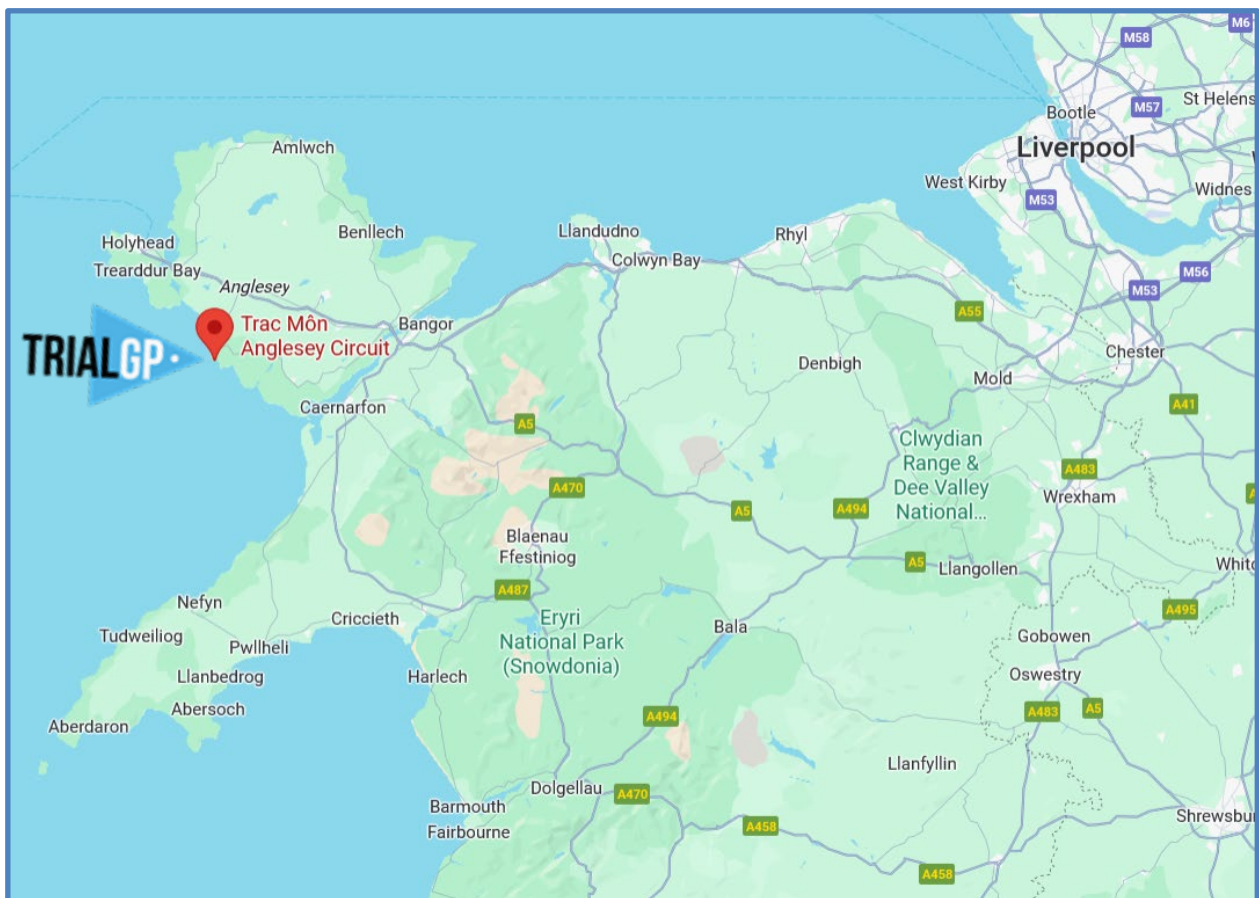

TRIALGP of GREAT BRITAIN - RND 4 - 24-26/07/2026

VENUE INFORMATION

VENUE

[Trac Môn Circuit 5YT](#),
A4080, Ty Croes,
LL63 5TF

CLASSES

TrialGP / TrialGP Women/
Trial2 / Trial2 Women/Trial3

ALTITUDES

Starting area: 0m
Maximum sections: 10m

TIME DIFFERENCE

GMT/UTC

NEAREST AIRPORT AND DISTANCE

Liverpool - 160km
Manchester - 172km

TOURIST INFORMATION

[Visit Anglesey](#)
+44 (0)1248 750057

LOCAL HOTELS

[Booking.com](#)
[Go North Wales](#)

TICKETS/INFORMATION

[Trialgp-anglesey.com](#)

Updated: 25/11/2025

OFFICIAL PARTNERS

SUPPORTING MANUFACTURERS